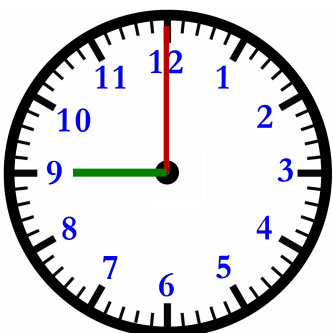

What time is on the clock?

_____

What time will it be in 3 hours ?

_____

What time was it 2 hours and 45 minutes ago?

_____

What time will it be in 2 hours and 30 minutes?

_____