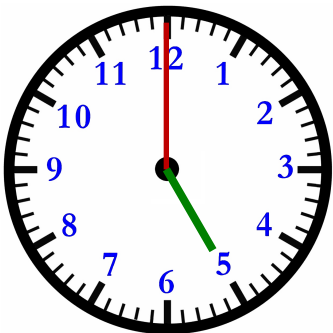

Name : _____

Score : _____

Teacher : _____

Date : _____

What time is on the clock?

What time will it be in 4 hours and 30 minutes?

What time was it 2 hours and 15 minutes ago?

What time will it be in 2 hours and 45 minutes?

What time is on the clock?

What time will it be in 3 hours ?

What time was it 3 hours and 15 minutes ago?

What time will it be in 1 hour and 45 minutes?

What time is on the clock?

What time will it be in 1 hour and 15 minutes?