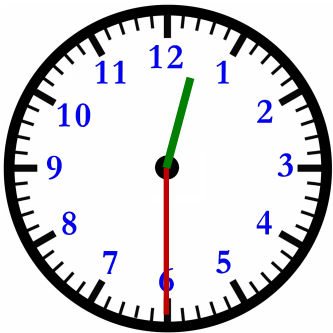

Name : _____

Score : _____

Teacher : _____

Date : _____

What time is on the clock?

What time will it be in 4 hours and 30 minutes?

What time was it 2 hours and 15 minutes ago?

What time will it be in 2 hours and 45 minutes?

What time is on the clock?

What time will it be in 3 hours ?

What time was it 3 hours and 15 minutes ago?

What time will it be in 1 hour and 45 minutes?

What time is on the clock?

What time will it be in 1 hour and 15 minutes?