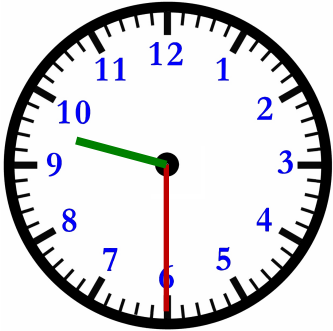

Name : _____

Score : _____

Teacher : _____

Date : _____

What time is on the clock?

What time will it be in 4 hours and 30 minutes?

What time was it 2 hours and 15 minutes ago?

What time will it be in 2 hours and 45 minutes?

What time is on the clock?

What time will it be in 3 hours ?

What time was it 3 hours and 15 minutes ago?

What time will it be in 1 hour and 45 minutes?

What time is on the clock?

What time will it be in 1 hour and 15 minutes?